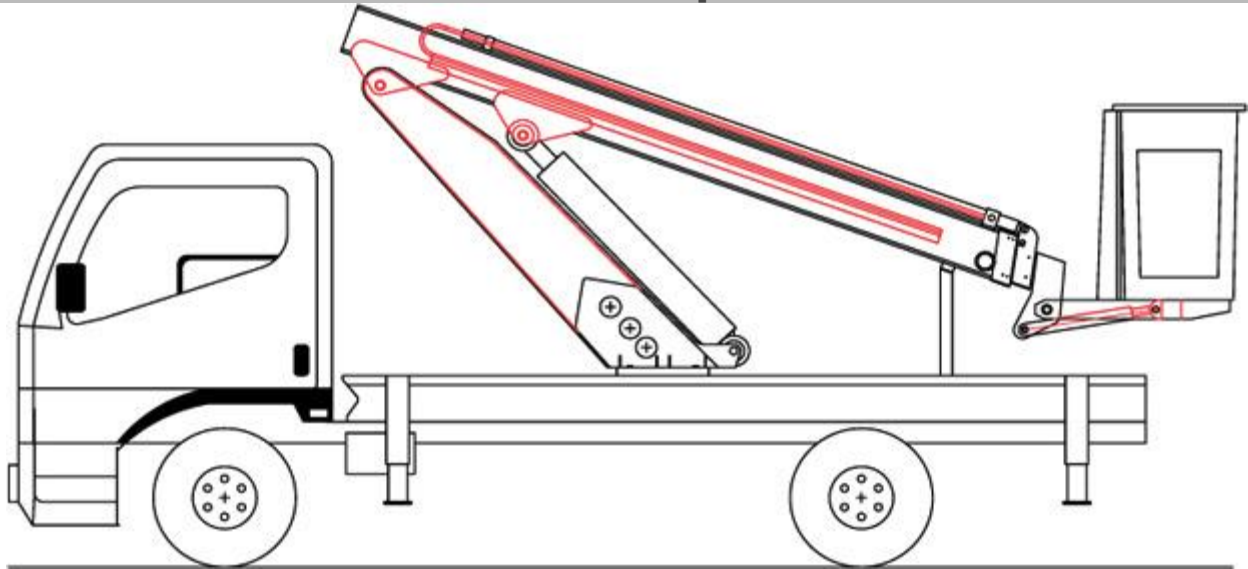

## Telescopic

### TECHNICAL SPECIFICATIONS

T120 / T140 / T160/T200 Telescopic Aerial Platform TTP.

<b>Maximum height of work :</b>	12 /14/16/20 meter.
<b>Maximum radius work reach:</b>	7 - 10 meter.
<b>Max. capacity :</b>	250 Kg.
<b>Rotation angle:</b>	360° continues rotation.
<b>Basket Isolated:</b>	Fiberglass.
Fully Hydraulic Control.	
<b>Safety Features:</b>	Platform operation remains shut down unless stabilizers system has been affected. Emergency hand pump in case of system failed. Working operation from basket and ground control.
<b>Optional accessories:</b>	Rotating flashing light, Spotlight, Gear shift lock, Power pack AC/DC and basket power supply source 12V (optional) Automatic hydraulic basket leveling control. (Optional)